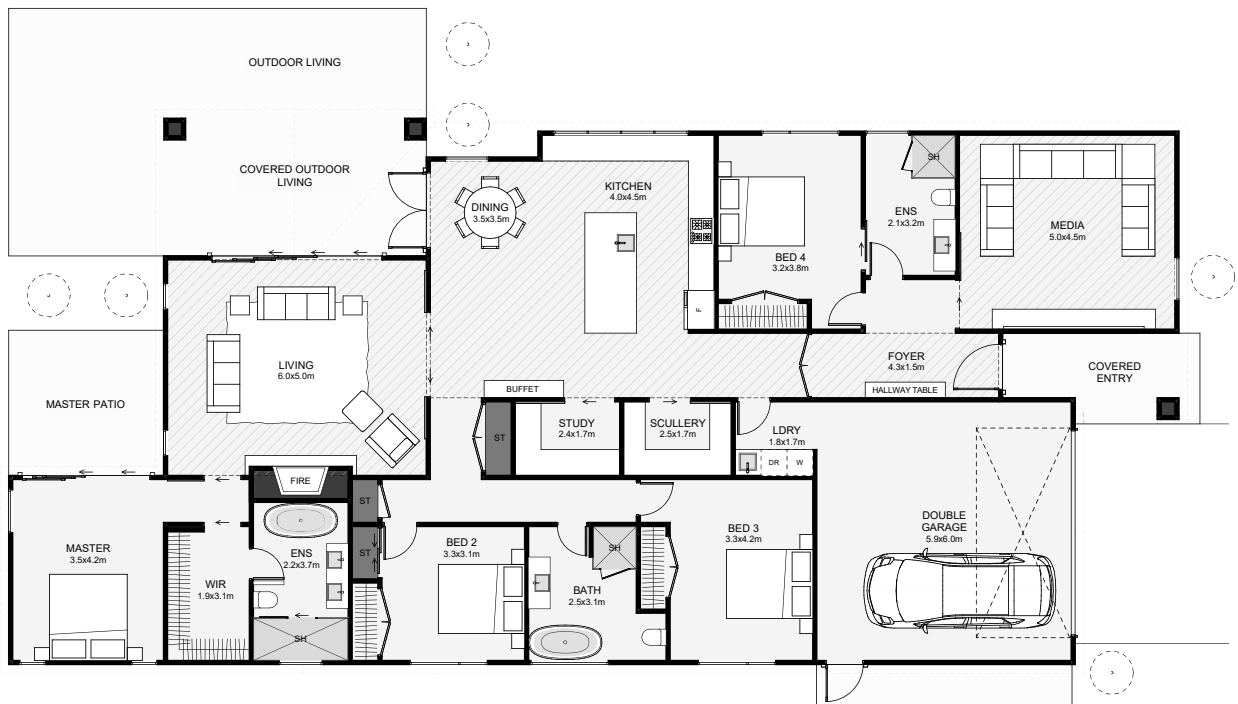

This four-bedroom modern barn-house, designed for urban sections packs a lot into the home. Inside, there're two lounges, a scullery, a large study nook, a third bathroom, ideal for that guest bedroom, a separate master and a large covered outdoor space. If you're looking for a timeless, unique home with plenty of space, this is one you'll enjoy living in.

Floor Area: 266m<sup>2</sup>

2  
 4  
 3  
 2  
 27.1m  
 12.7m

Contact us:

m: 027 408 7217

e: glenn@gwb.co.nz

www.gwb.co.nz